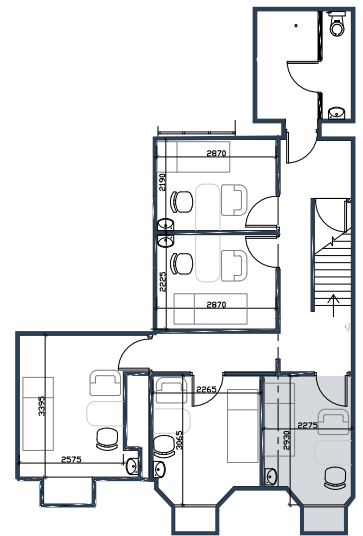

THE HEAP ROOM

Lower Ground
Floor Plan

Heap Room

The Heap is one of the treatment rooms available to hire here at The Clinic Rooms, measuring 2.93m x 2.27m. Located on the lower ground floor of the clinic, this suite offers borrowed light, and provides contemporary decoration to fit with the quality and modern style that is upheld here at The Clinic Rooms.