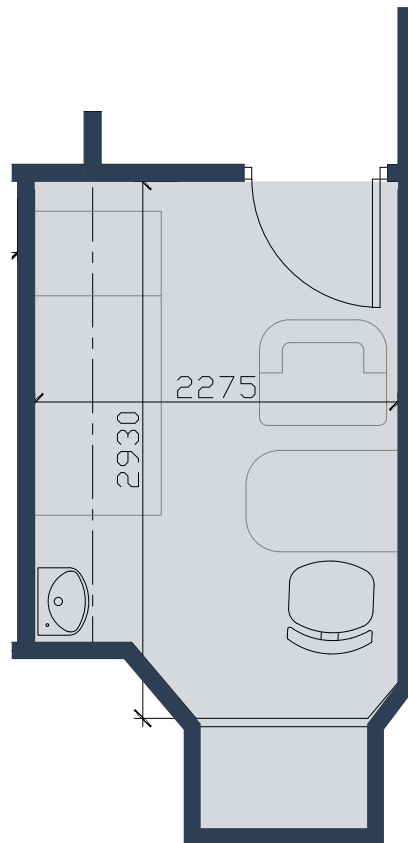

THE HEAP ROOM

Lower Ground
Floor Plan

Heap Room

The Heap is one of the treatment rooms available to hire here at The Clinic Rooms, measuring 2.93m x 2.27m. Located on the lower ground floor of the clinic, this suite offers borrowed light, and provides contemporary decoration to fit with the quality and modern style that is upheld here at The Clinic Rooms.